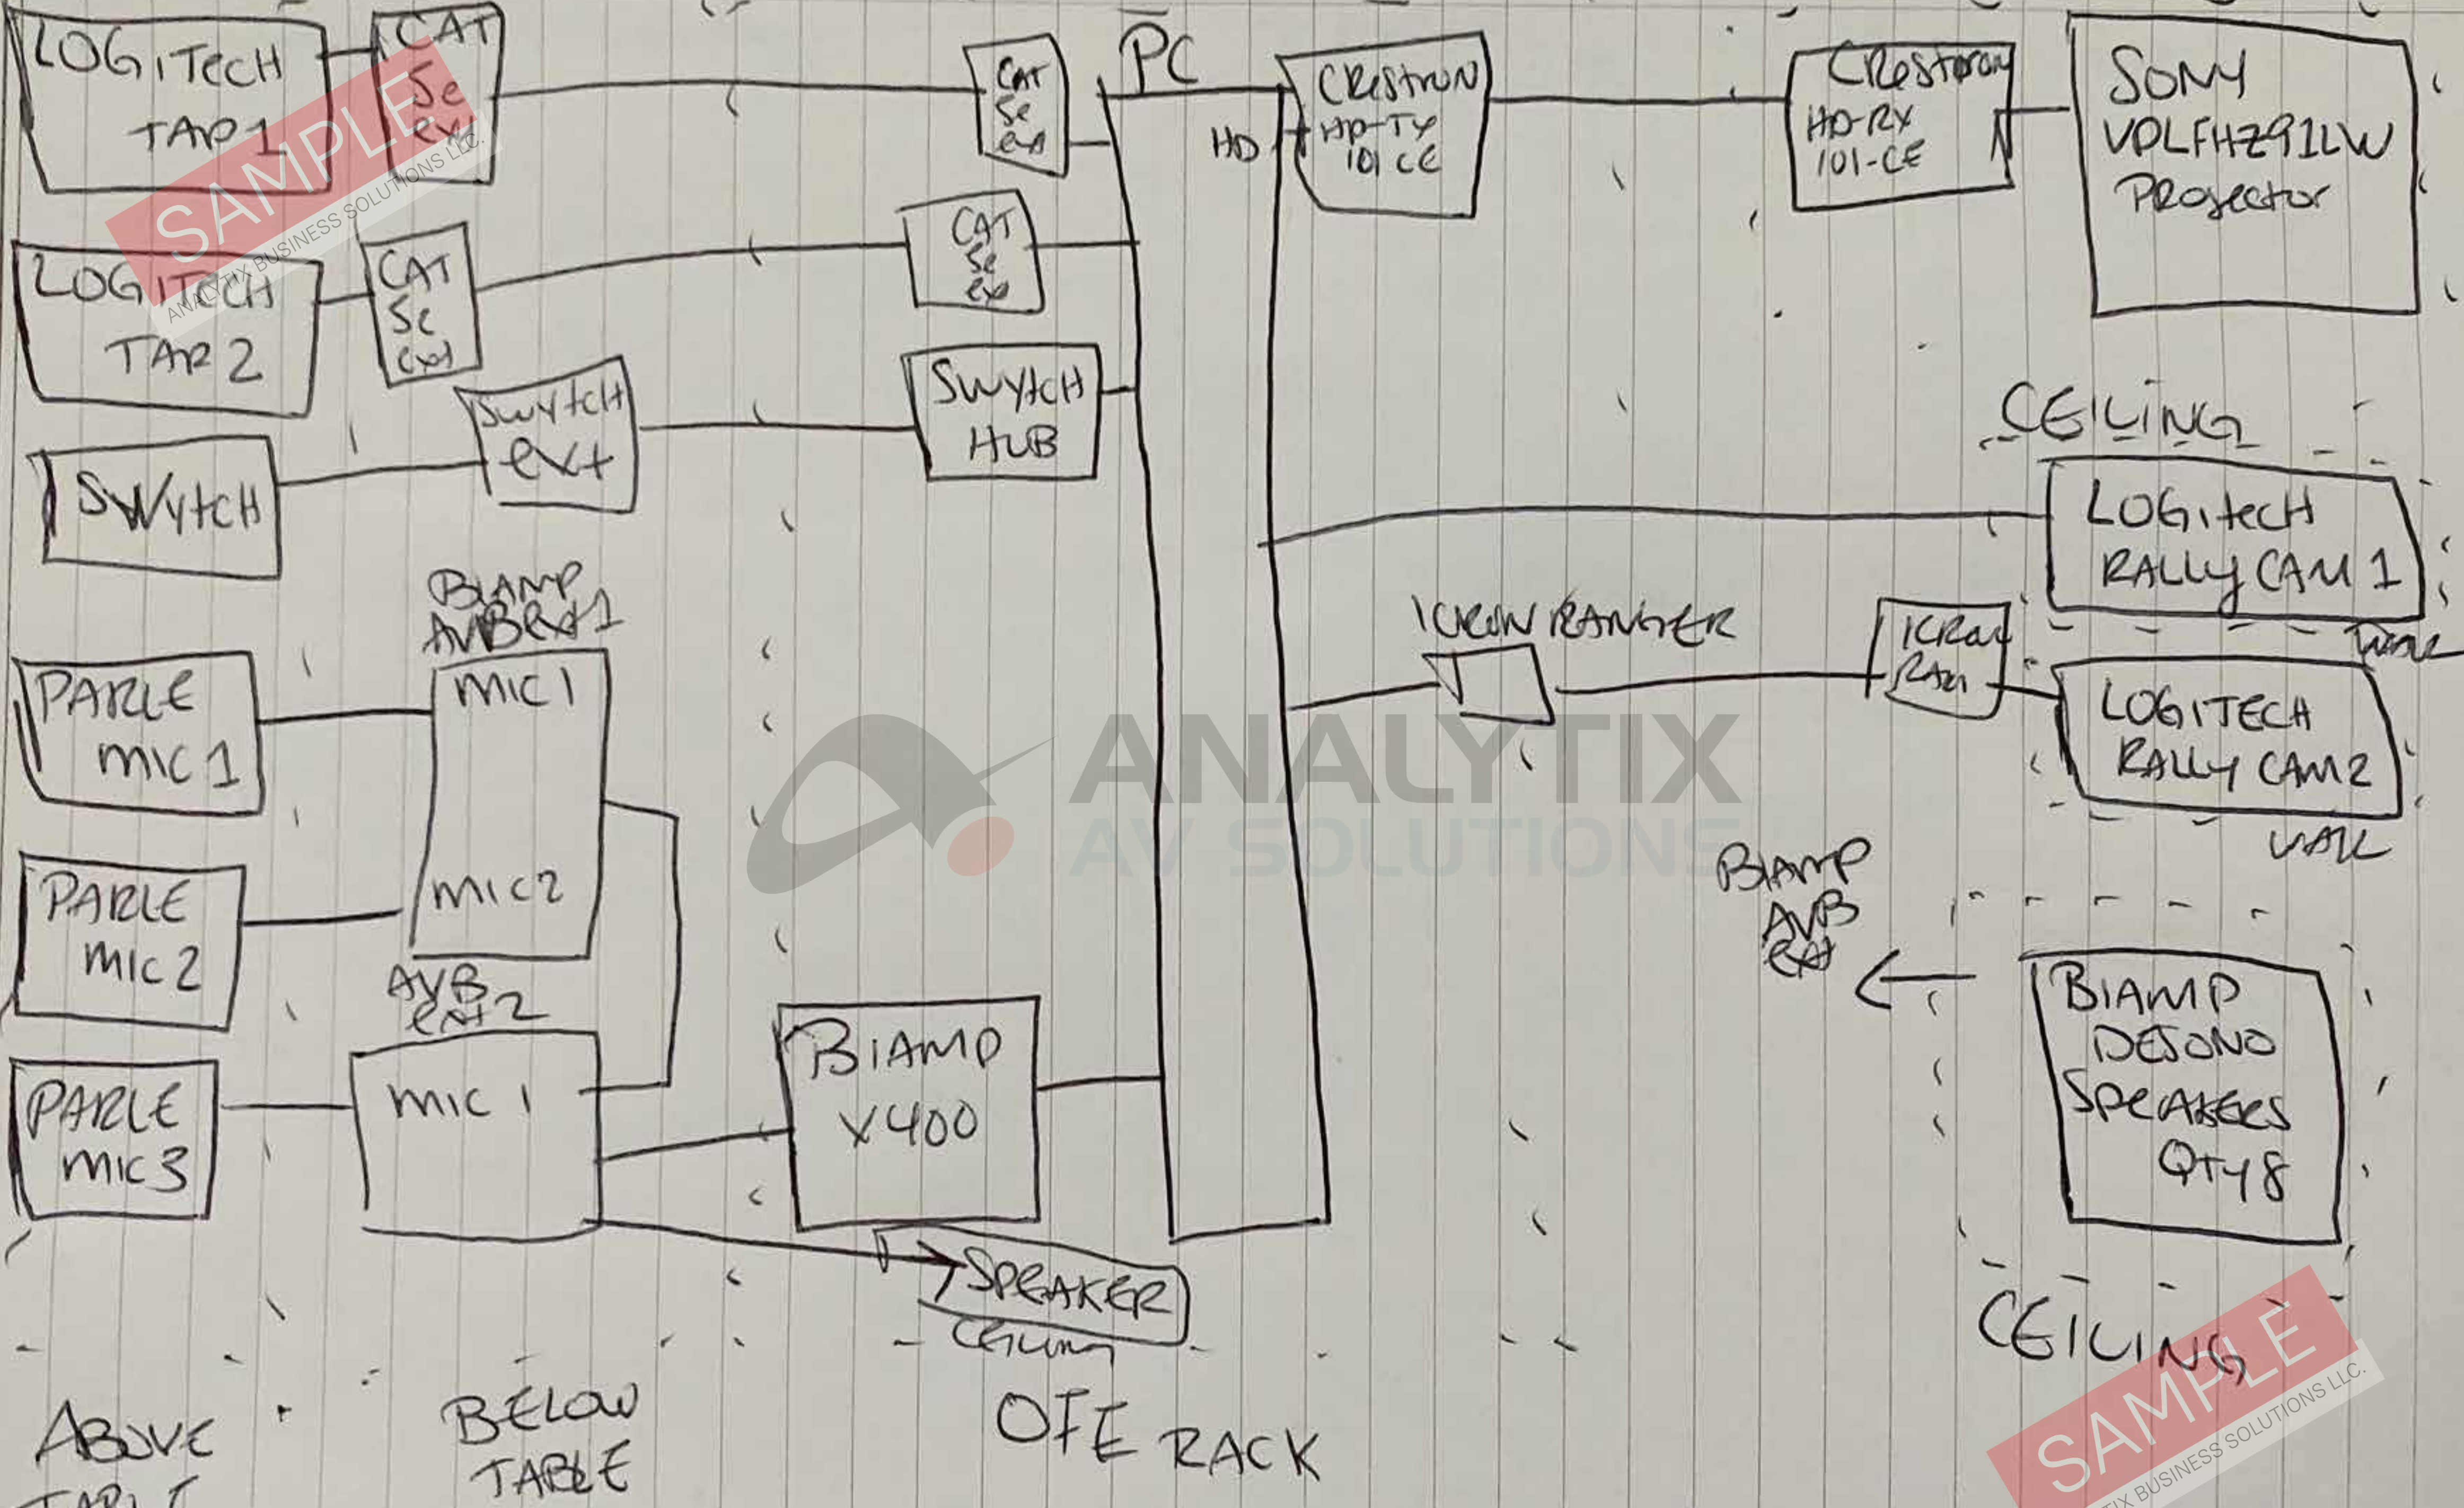

3-22 MP12 (20-PERSON)

ABOVE TABLE

BELOW TABLE

SPEAKER CEILING
OFE RACK

CEILING
WALL
BIAMP AVB ENT 1
BIAMP AVB ENT 2
BIAMP DESONO SPEAKERS QT48

SAMPLE
ANALYTIX BUSINESS SOLUTIONS LLC.

ANALYTIX
BUSINESS SOLUTIONS LLC.